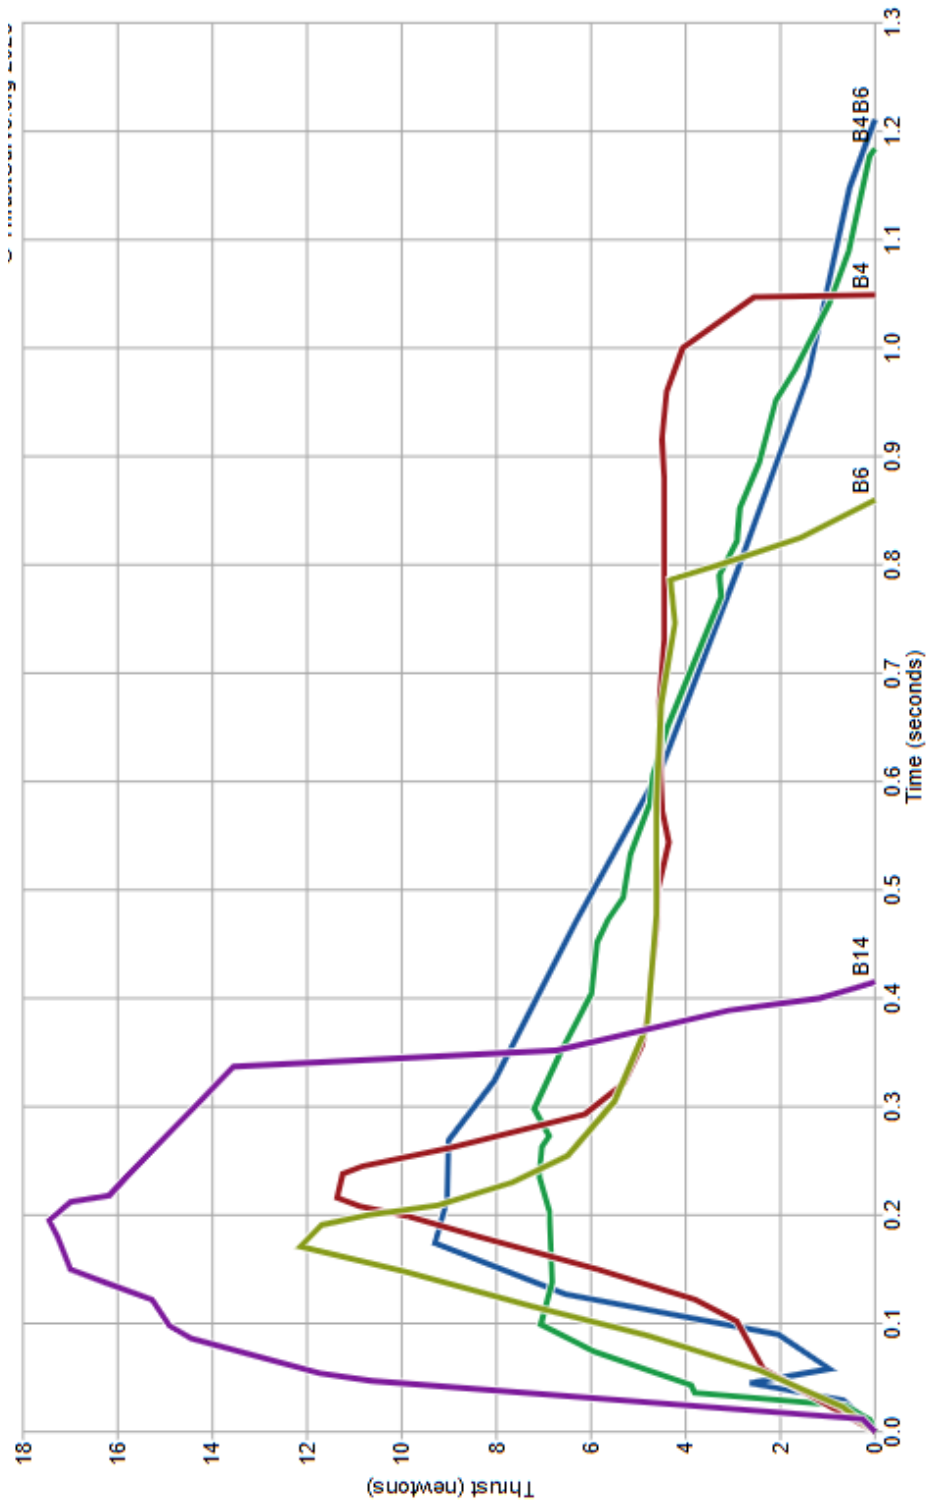

B 18mm

Motor Details

Designation	Manufacturer	Type	Diam	Impulse	Avg Thr	Burn
B4	Estes	single-use	18 mm	5.0 Ns	4.2 N	1.0 s
B6	Estes	single-use	18 mm	4.3 Ns	5.0 N	0.9 s
B4	Quest	single-use	18 mm	4.9 Ns	4.4 N	1.1 s
B6W	Quest	single-use	18 mm	4.9 Ns	4.2 N	1.2 s
B14T	Quest	single-use	18 mm	5.0 Ns	13.0 N	0.4 s